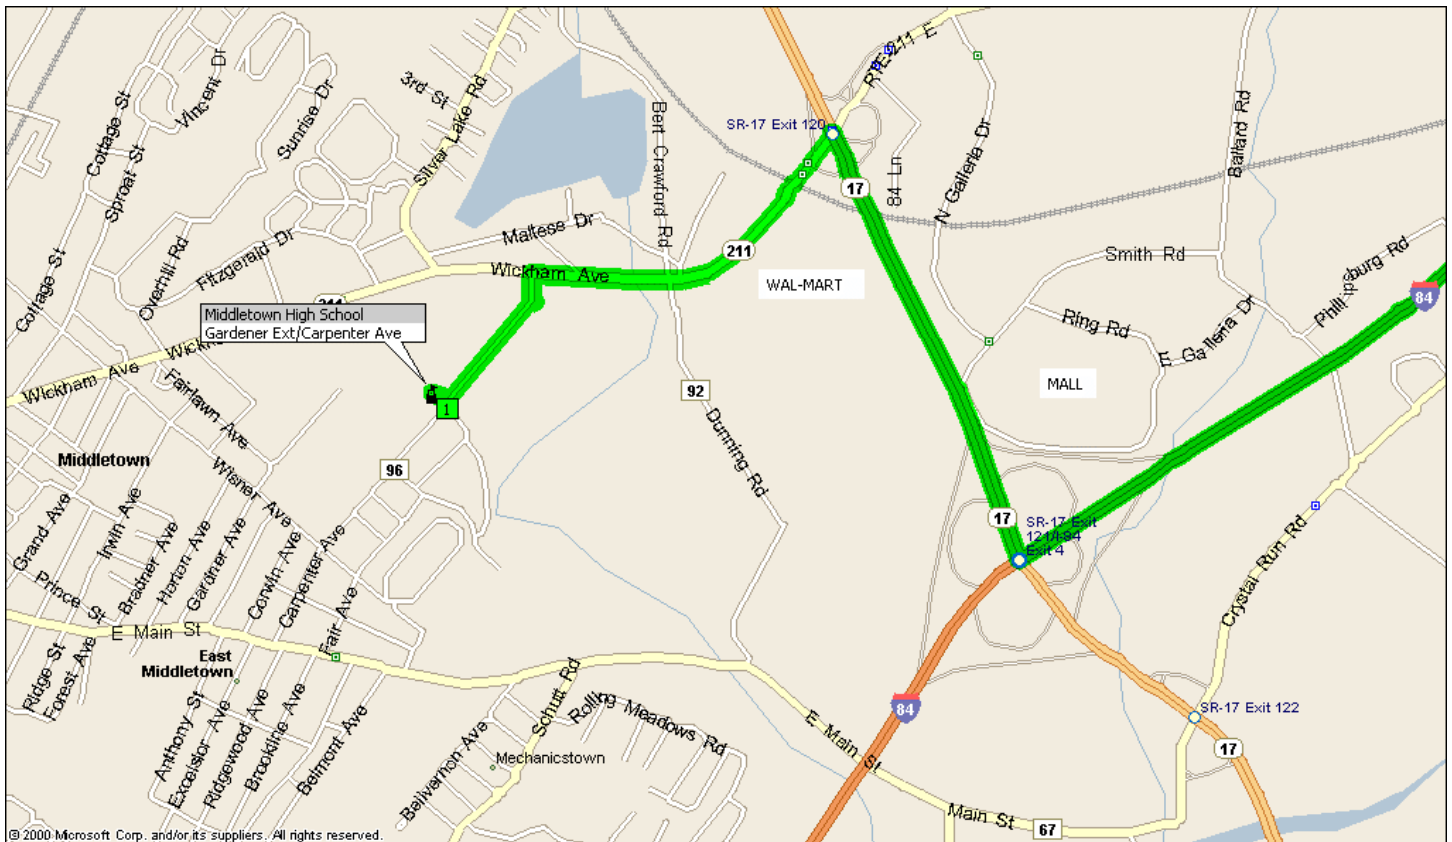

2004 OCYFL SUPER BOWL - MIDDLETOWN HIGH SCHOOL

From I-84 take Exit 4W to Rt. 17 West. Proceed West on Rt. 17 approximately 1/2 mile to Exit 120 (Galleria Mall Exit), turn Left at the traffic light at the end of the exit ramp. Proceed West on Rt. 211 to the 5th traffic light, turn Left at this light onto Carpenter Ave. (Walkill Plaza will be on your left, Jiffy Lube on your right). Look for a Y-Shaped Driveway on your Right (2nd Right, if you reached a blinking light you have gone too far) and a Stone Monument with MHS on it, make a right into the driveway (up a small hill) into the parking lot, the field will be straight ahead from the parking lots (Police will ticket and tow any cars not in lots).